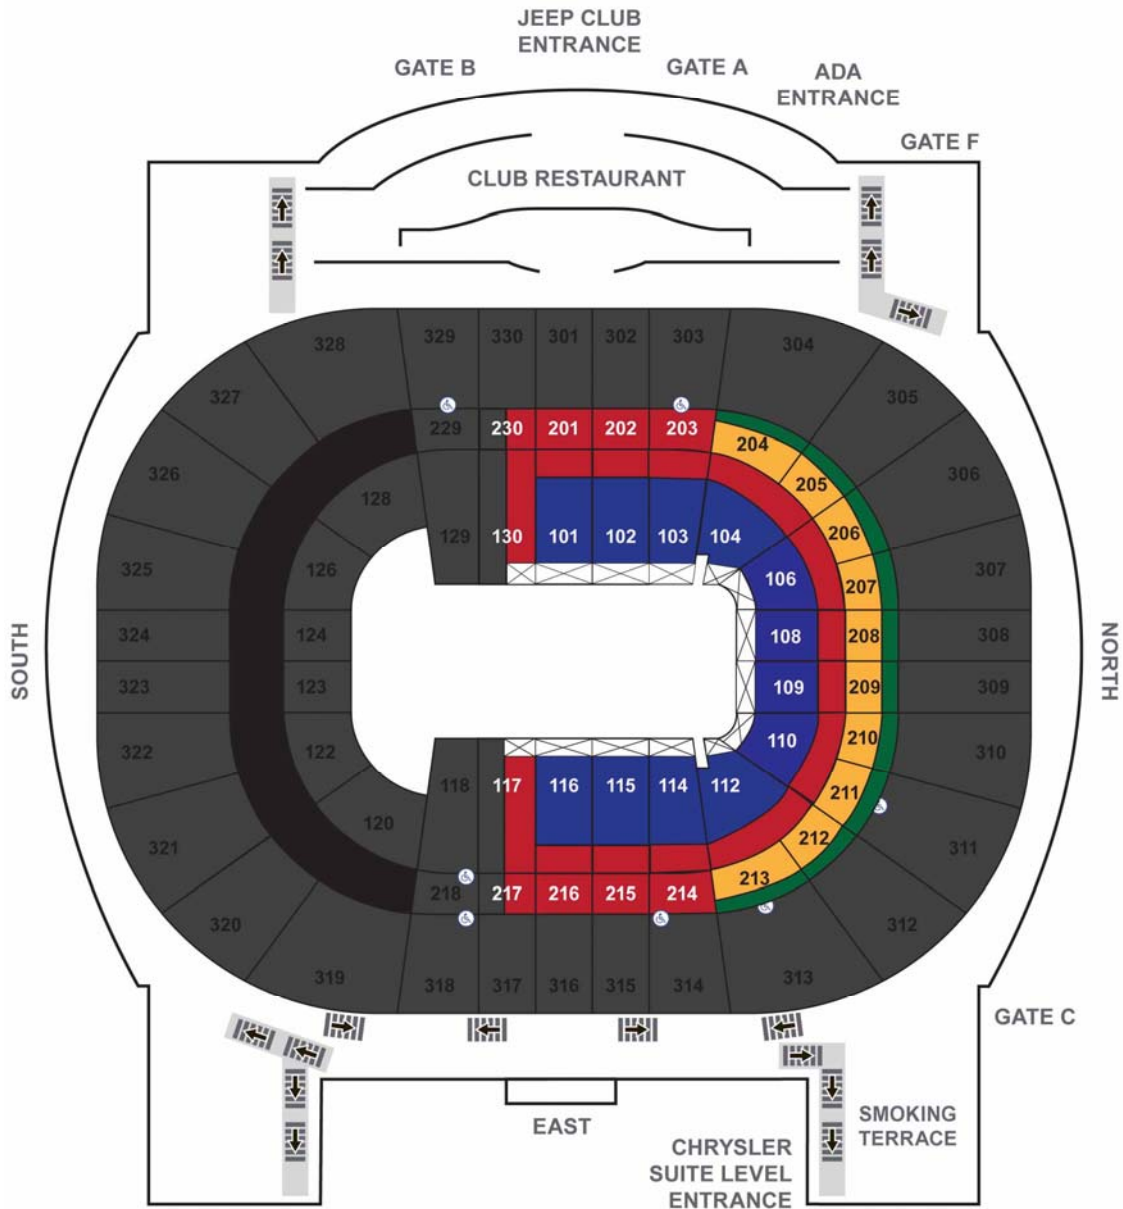

WALKING WITH DINOSAURS

WEST

- PRICE LEVEL 1
- PRICE LEVEL 3
- PRICE LEVEL 2
- PRICE LEVEL 4

Seating charts reflect the general layout for the venue at this time.
For some events, the layout and specific seat locations may vary without notice.